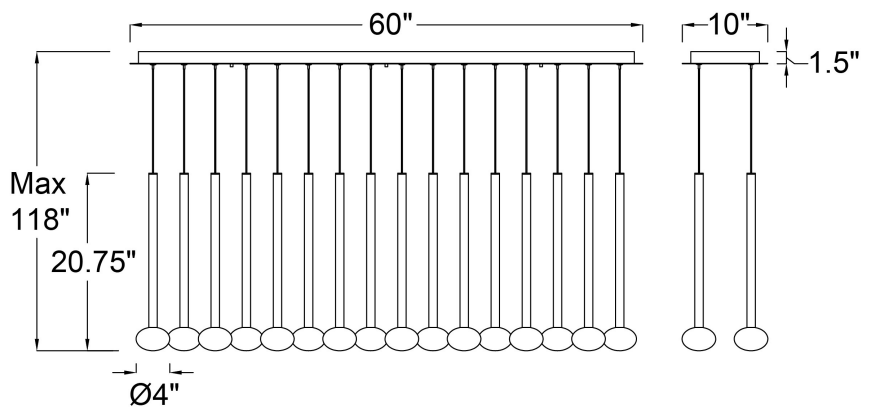

Soffio, 16 Light Linear LED Chandelier, Matte Black

Specifications:

Model#: 12146-02

Finish: Matte Black

Glass/Shade: Clear Ribbed Glass

Material: Metal, Aluminum, Glass

Dimension: 60" L x 10" W x 20.75" H

Lamping: LED

Wattage: 40W

Voltage: 120-277V

Color Temperature: 3000K

CRI: 90

Delivered Lumen: 1010Lm

Dimmable: Yes

Location: Dry

Max. Hanging Height: 118"

Canopy Dimension: 60" L x 10" W

Product Weight: 37 lbs.

Fixtures weighing 35lbs. or more must be supported and installed independantly of the ceiling outlet (junction) box and require additional support in the ceiling where the fixture is being installed.